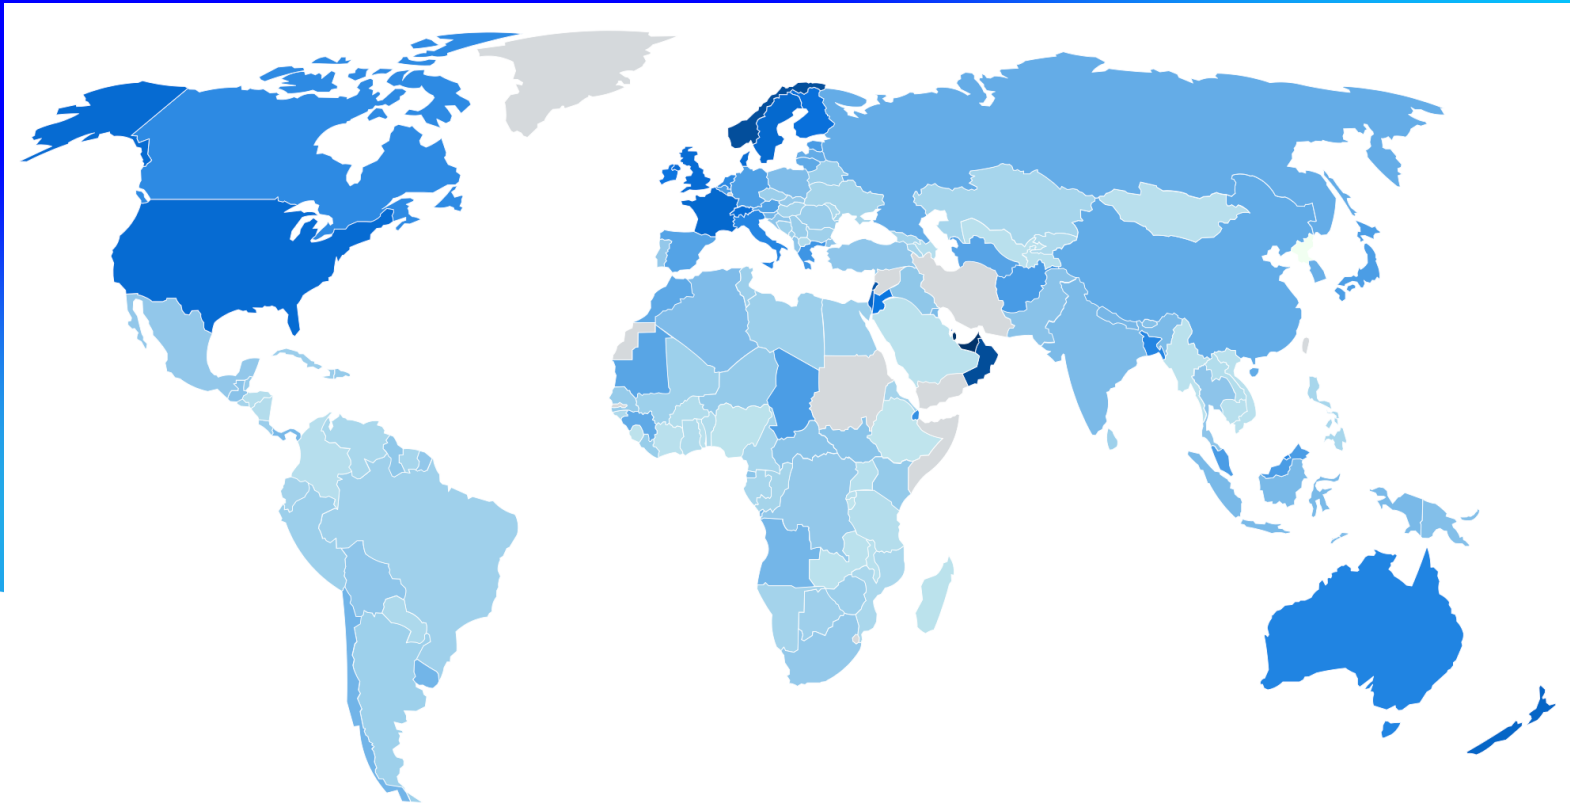

Beer prices in the world

WATOC OSLO 2025